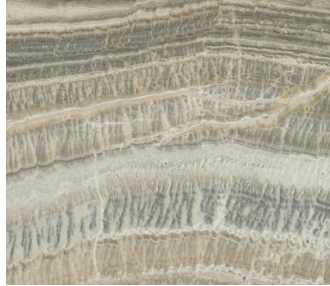

# MARBLE SELECTION

## CATALOG

Natural Stone Turkey

hello@stoneb.co  
www.stoneb.co

*“From Turkey to the World – Premium Natural Stones”*

**WHITE ONYX**  
Different widths and colors.

**GREY ONYX**  
Different widths and colors.

**HONEY ONYX**  
Different widths and colors.

**TRAONYX**  
Different widths and colors.

**LIGHT TRAVERTINE VC**  
Different widths and colors.

**LIGHR TRAVERTINE CC**  
Different widths and colors.

**SILVER TRAVERTINE VC**  
Different widths and colors.