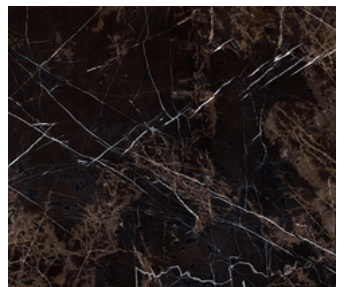

**BORCELLE**  
Different widths and colors.

**TUNDRA LIGHT**  
Different widths and colors.

**TUNDRA DARK**  
Different widths and colors.

**AFYON GREY**  
Different widths and colors.

**ROOT GREY**  
Different widths and colors.

**BREC GREY**  
Different widths and colors.

**BARDIGLIO GREY**  
Different widths and colors.

**LIGHT EMPERADOR**  
Different widths and colors.

**BORCELLE**  
Different widths and colors.

**BORCELLE**  
Different widths and colors.

**WHITE MARBLE SP**  
Different widths and colors.

**BLACK MARBLE SP**  
Different widths and colors.