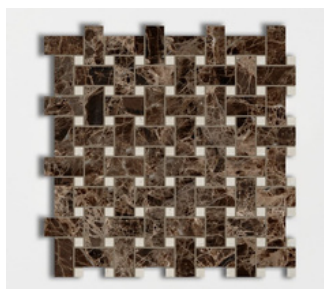

30,5CMX30,5CMX1CM

Different widths and colors.