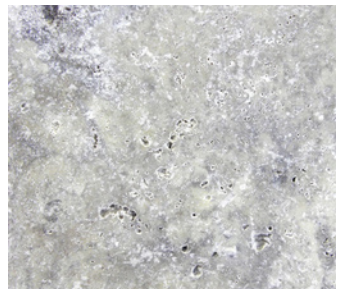

## CATALOG

Natural Stone Turkey

hello@stoneb.co  
www.stoneb.co

*“From Turkey to the World – Premium Natural Stones”*

**WHITE ONYX**  
Different widths and colors.

**GREY ONYX**  
Different widths and colors.

**HONEY ONYX**  
Different widths and colors.

**TRAONYX**  
Different widths and colors.

**LIGHT TRAVERTINE VC**  
Different widths and colors.

**LIGHR TRAVERTINE CC**  
Different widths and colors.

**SILVER TRAVERTINE VC**  
Different widths and colors.