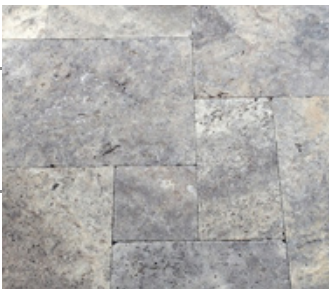

SILVER TRAVERTINE FP
Different widths and colors.