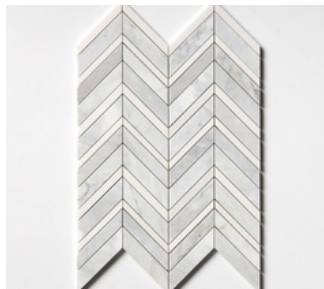

30,15CMX40,6CMX1CM

Different widths and colors.